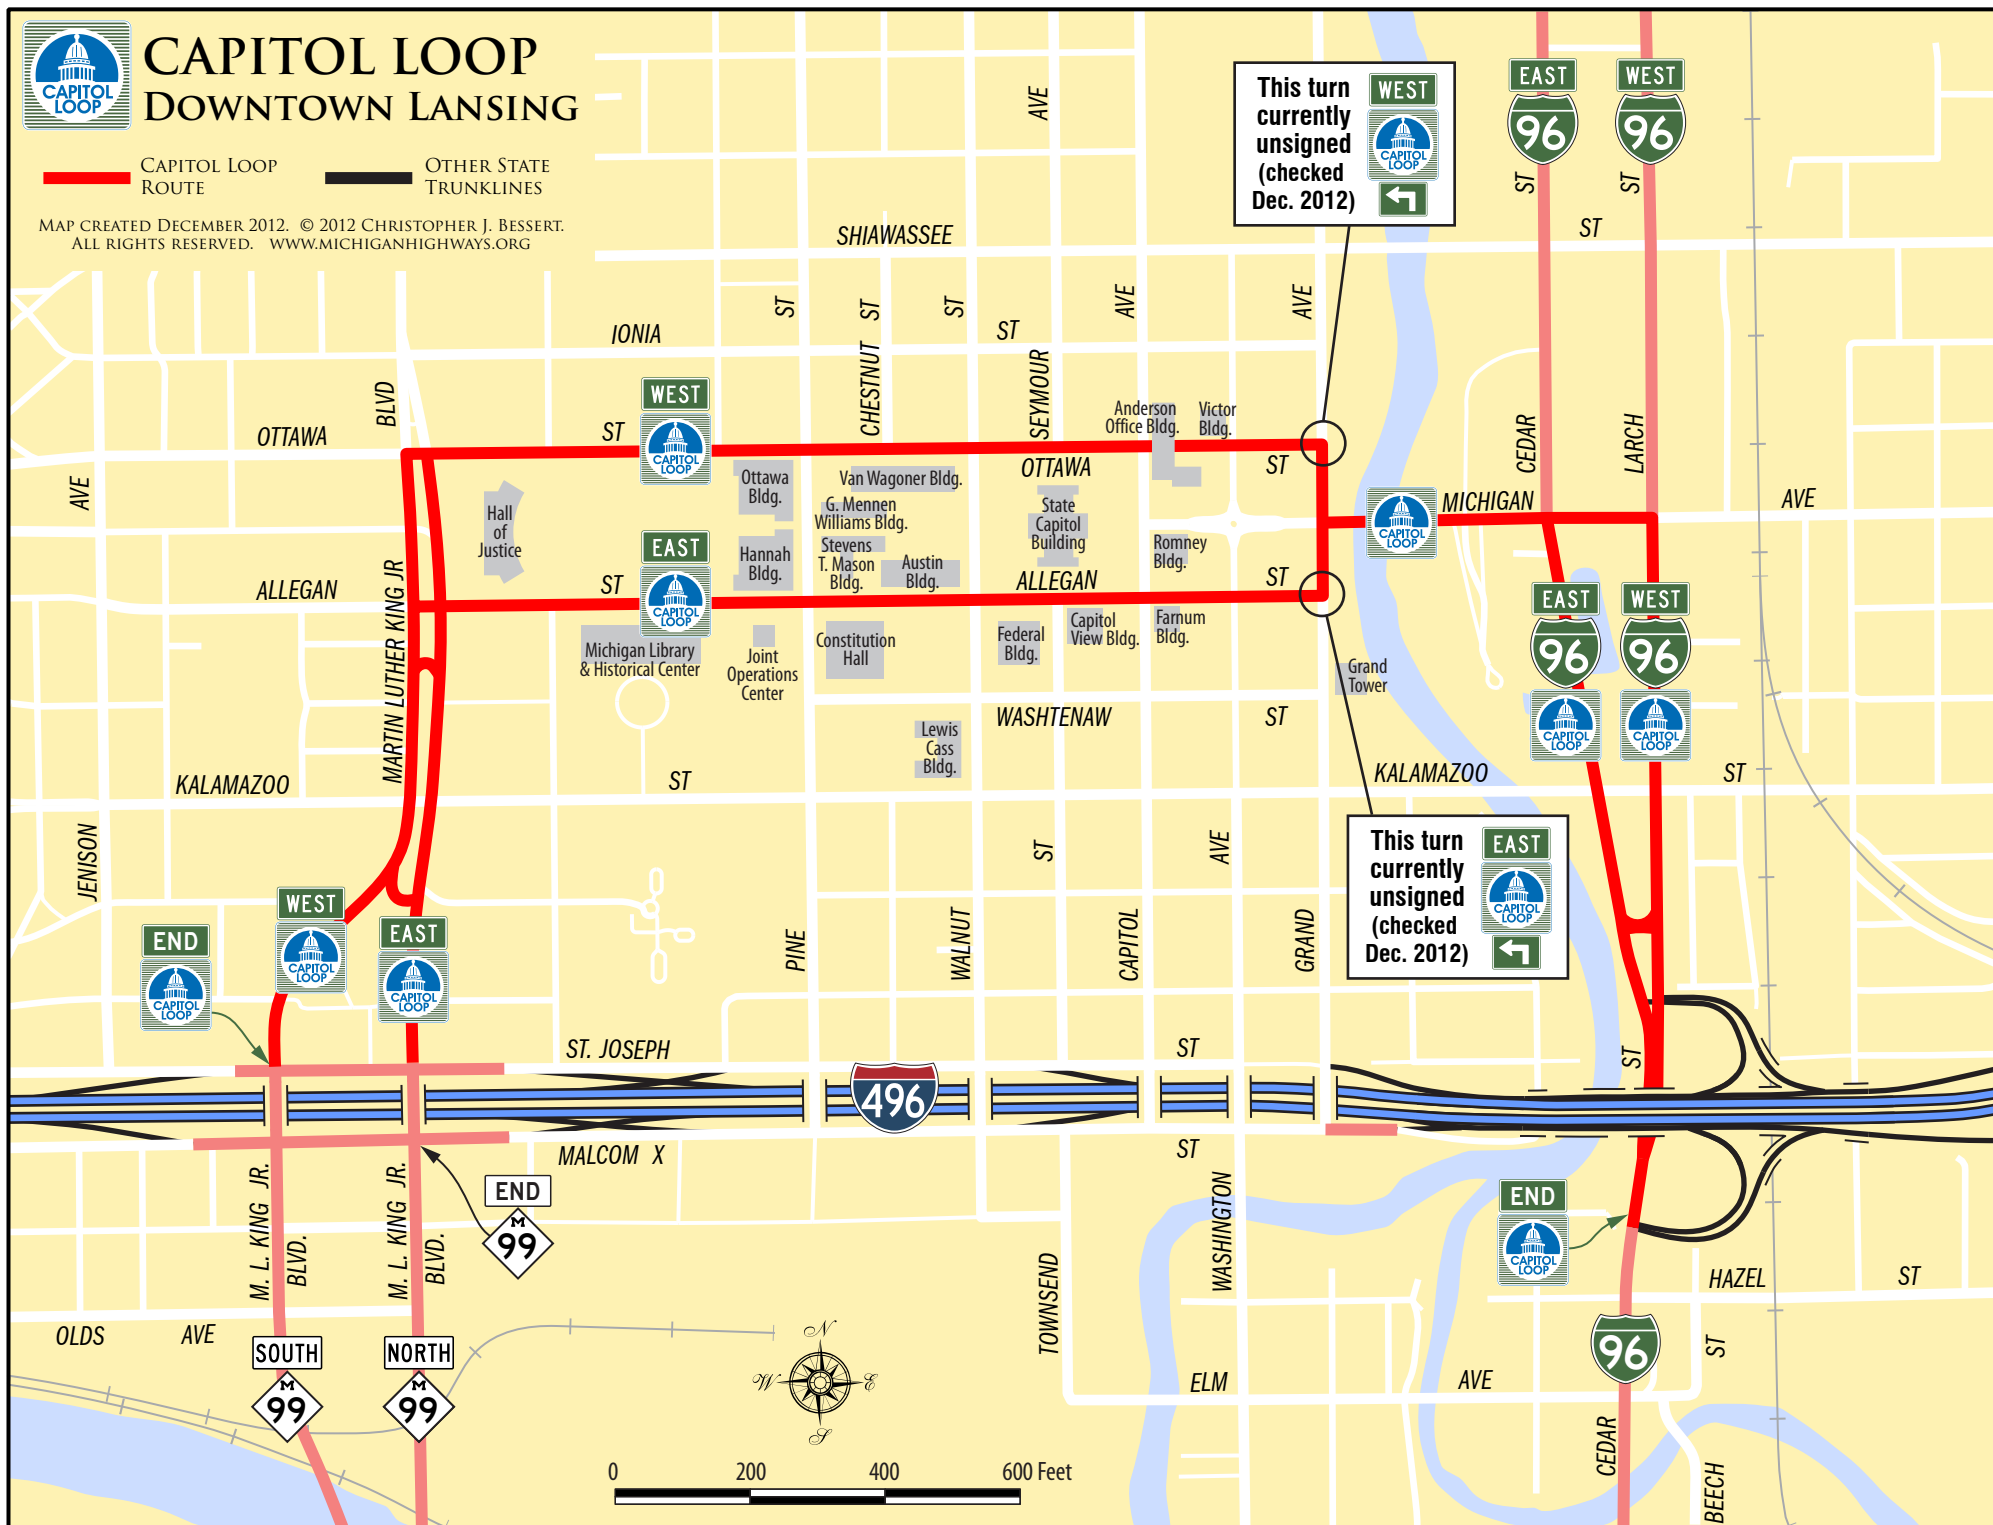

# CAPITOL LOOP DOWNTOWN LANSING

**—** CAPITOL LOOP ROUTE      **—** OTHER STATE TRUNKLINES

MAP CREATED DECEMBER 2012. © 2012 CHRISTOPHER J. BESSERT.  
ALL RIGHTS RESERVED. WWW.MICHIGANHIGHWAYS.ORG

This turn currently unsigned (checked Dec. 2012)

This turn currently unsigned (checked Dec. 2012)