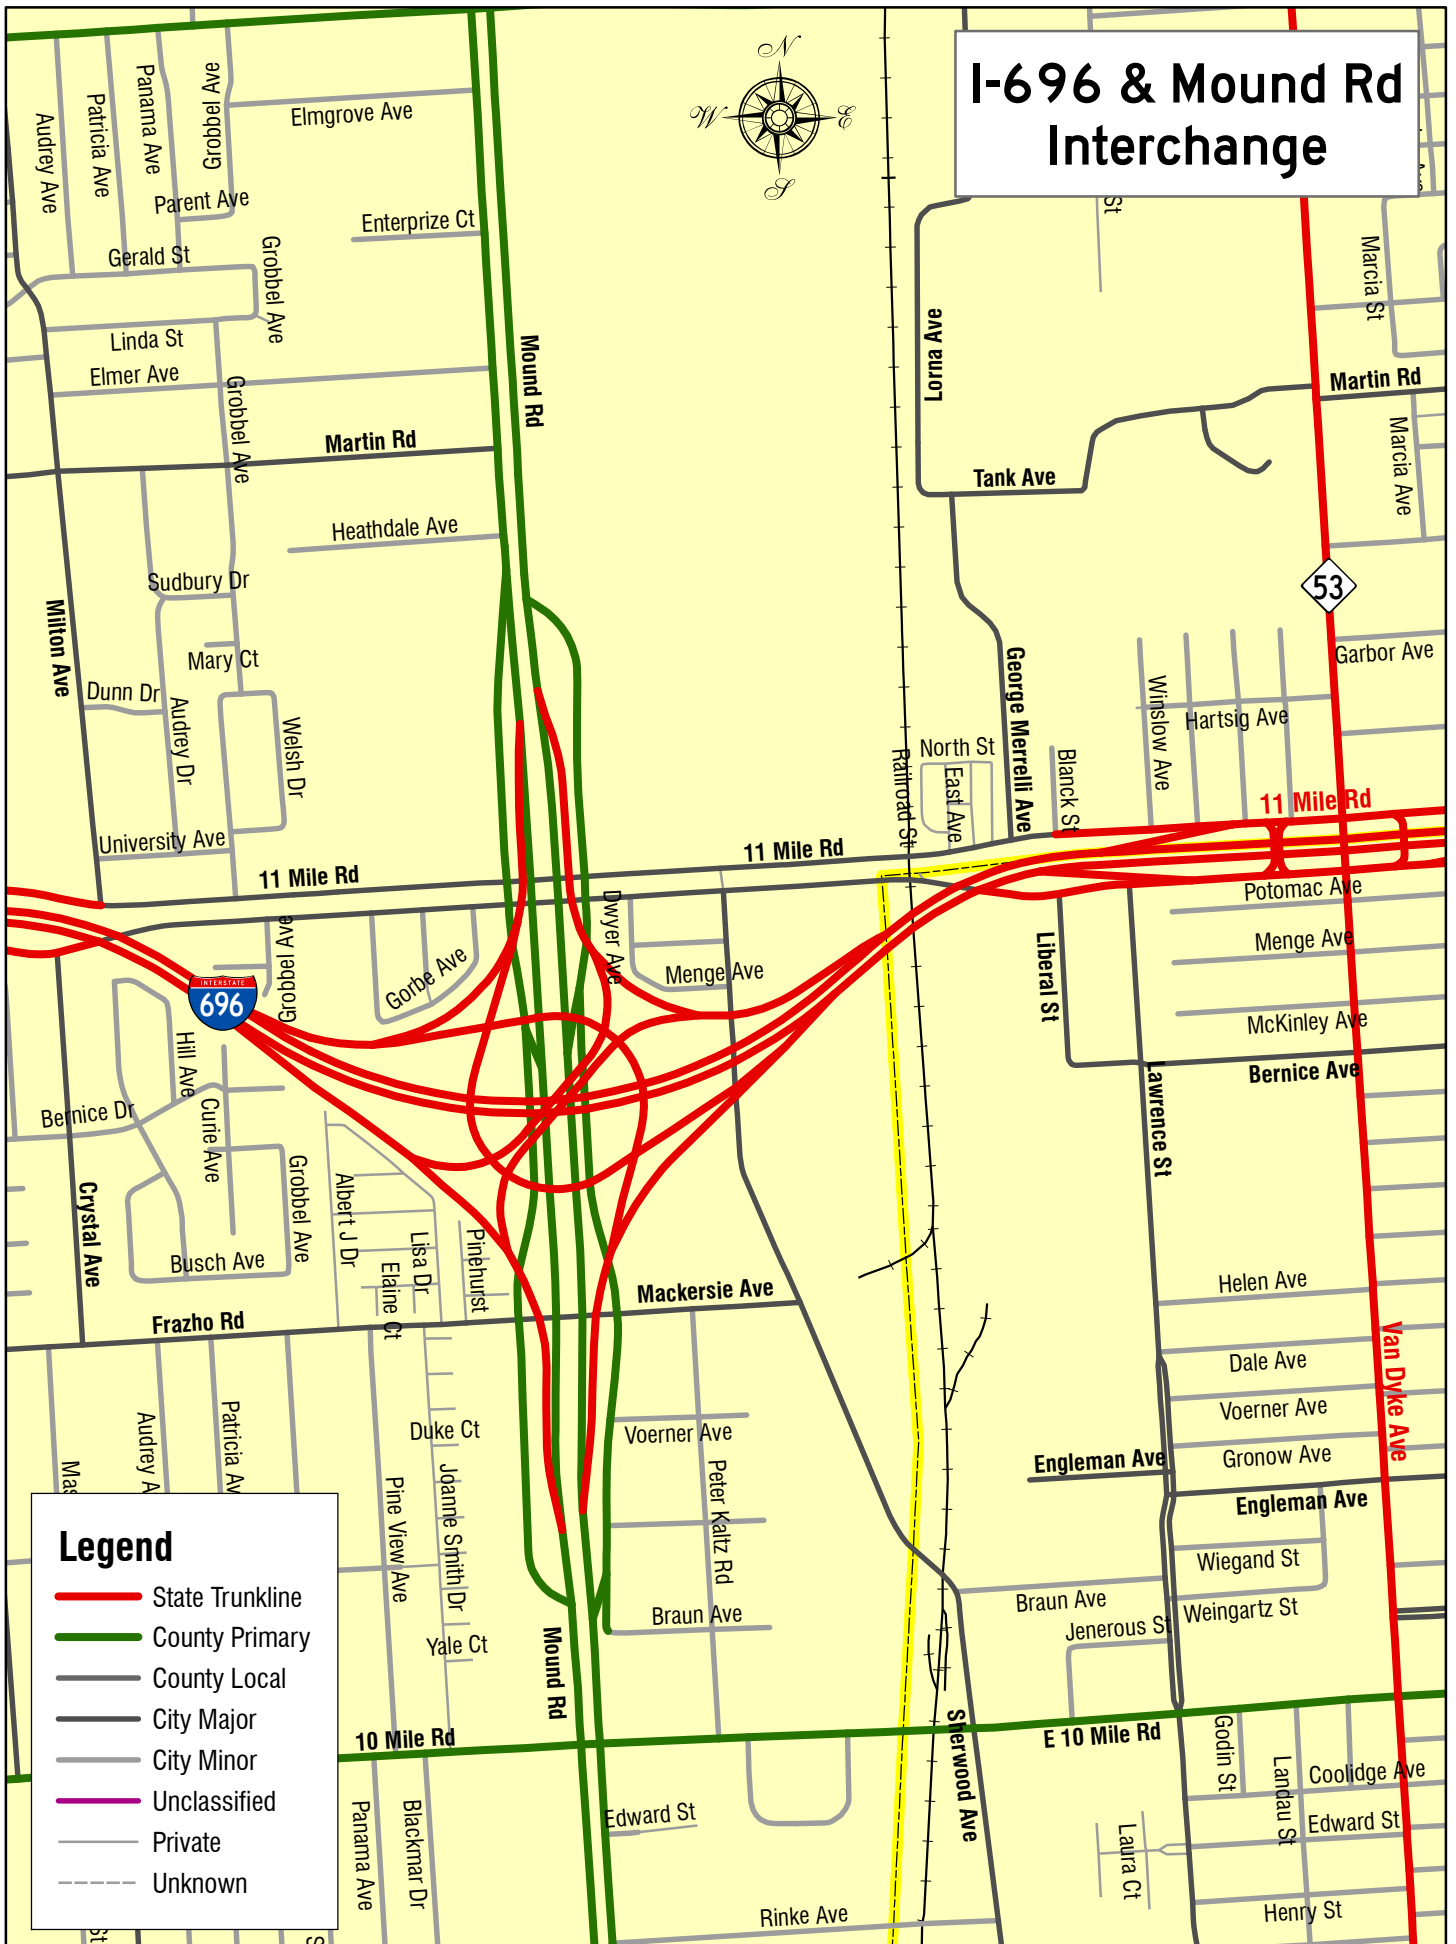

I-696 & Mound Rd Interchange

Legend

- State Trunkline
- County Primary
- County Local
- City Major
- City Minor
- Unclassified
- Private
- Unknown